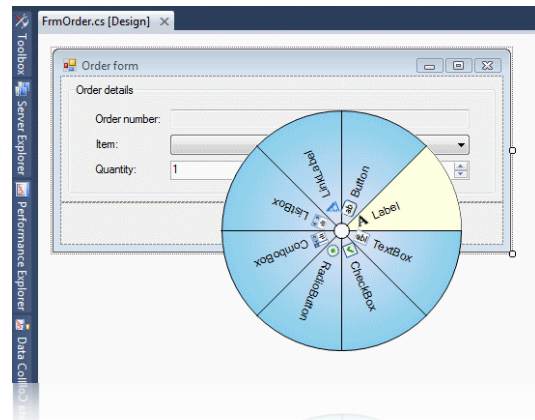

## Property grid search

Alt + Space

## Quick-Access Toolbox

Press and hold mouse wheel

OR press

Alt + 

Can be used in Windows Forms or ASP.NET projects.

Shift OR Ctrl OR Tab