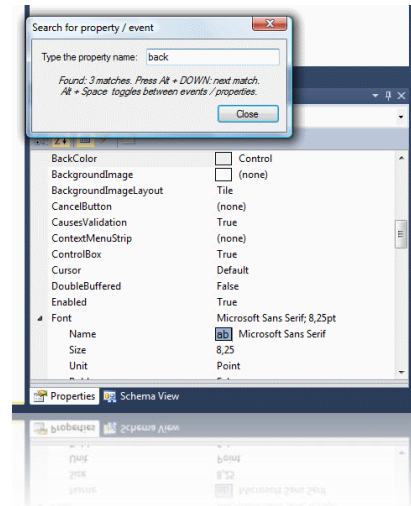

## Quick-Access Toolbox

Press and hold mouse wheel

OR press

Alt + 

Can be used in Windows Forms or ASP.NET projects.

Shift OR Ctrl OR Tab