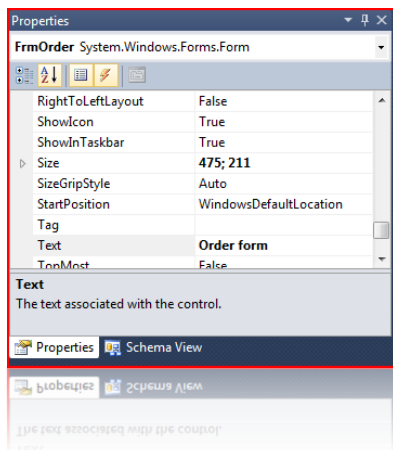

## Property grid search

Alt + Space

## Quick-Access Toolbox

Press and hold mouse wheel

OR press

Alt + 

Can be used in Windows Forms or ASP.NET projects.

Shift OR Ctrl OR Tab